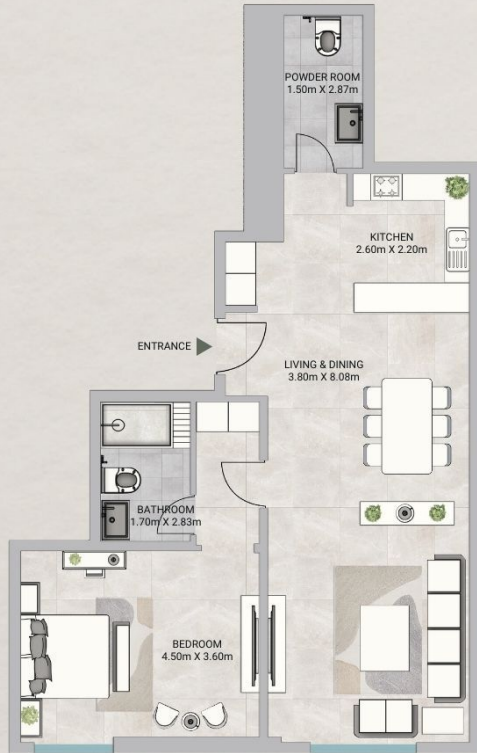

SKY GARDENS

TOWER

UNIT G03

1 Bedroom - Level Ground

Gross Area: 1139.51 SQ.FT
105.86 SQM.

Disclaimer:

1. All materials, finishes, dimensions and drawings are approximate.
2. Actual suite area may vary from the stated area.
3. Drawings are not to scale.
4. Information is subject to change without notice.
5. The Developer reserves the right to make revisions/alterations without any liability whatsoever.

SKY GARDENS

TOWER

UNIT G05

1 Bedroom - Level Ground

Gross Area: 1131.20 SQ.FT
105.09 SQM.

Disclaimer:

1. All materials, finishes, dimensions and drawings are approximate.
2. Actual suite area may vary from the stated area.
3. Drawings are not to scale.
4. Information is subject to change without notice.
5. The Developer reserves the right to make revisions/alterations without any liability whatsoever.

SKY GARDENS

TOWER

UNIT G06

1 Bedroom - Level Ground

Gross Area: 1083.87 SQ.FT
100.69 SQM.

Disclaimer:

1. All materials, finishes, dimensions and drawings are approximate.
2. Actual suite area may vary from the stated area.
3. Drawings are not to scale.
4. Information is subject to change without notice.
5. The Developer reserves the right to make revisions/alterations without any liability whatsoever.