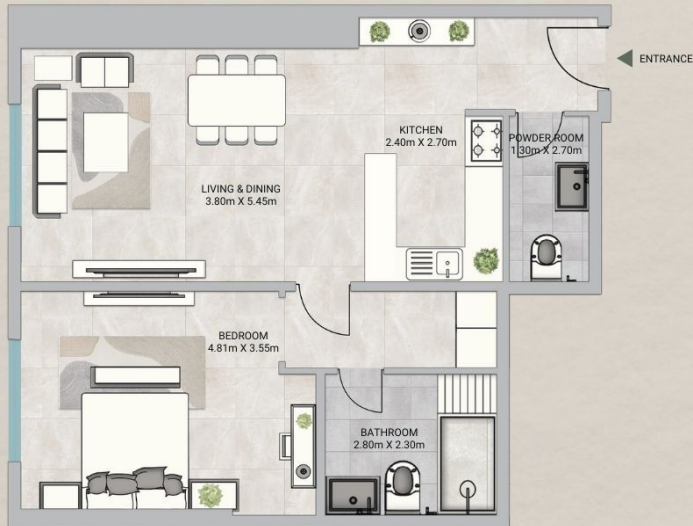

SKY GARDENS

TOWER

UNIT G03

1 Bedroom - Level Ground

Gross Area: 1139.51 SQ.FT
105.86 SQM.

Disclaimer:

1. All materials, finishes, dimensions and drawings are approximate.
2. Actual suite area may vary from the stated area.
3. Drawings are not to scale.
4. Information is subject to change without notice.
5. The Developer reserves the right to make revisions/alterations without any liability whatsoever.

SKY GARDENS

TOWER

UNIT G05

1 Bedroom - Level Ground

Gross Area: 1131.20 SQ.FT
105.09 SQM.

Disclaimer:

1. All materials, finishes, dimensions and drawings are approximate.
2. Actual suite area may vary from the stated area.
3. Drawings are not to scale.
4. Information is subject to change without notice.
5. The Developer reserves the right to make revisions/alterations without any liability whatsoever.

SKY GARDENS

TOWER

UNIT G06

1 Bedroom - Level Ground

Gross Area: 1083.87 SQ.FT
100.69 SQM.

Disclaimer:

1. All materials, finishes, dimensions and drawings are approximate.
2. Actual suite area may vary from the stated area.
3. Drawings are not to scale.
4. Information is subject to change without notice.
5. The Developer reserves the right to make revisions/alterations without any liability whatsoever.