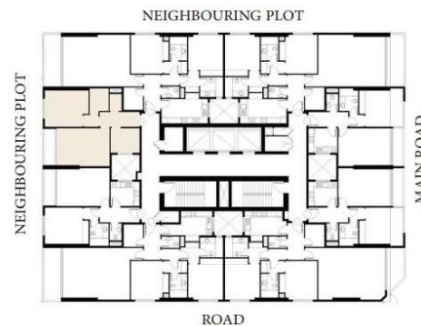

UNIT 07

Apartment:
1 Bedroom

Total Area:
995.29 SQ.FT.
92.47 SQ.M.