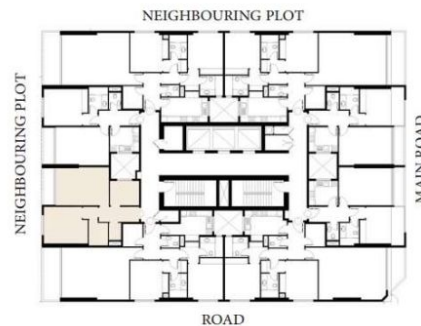

OASIS 3 TOWER 3

Disclaimer:

1. All materials, finishes, dimensions and drawings are approximate.
2. Information is subject to change without notice.
3. Actual suite area may vary from the stated area.
4. Drawings are not to scale.
5. The Developer reserves the right to make revisions /alterations without any liability whatsoever.

UNIT 06

Apartment:
1 Bedroom

Total Area:
995.29 SQ.FT.
86.86 SQ.M.