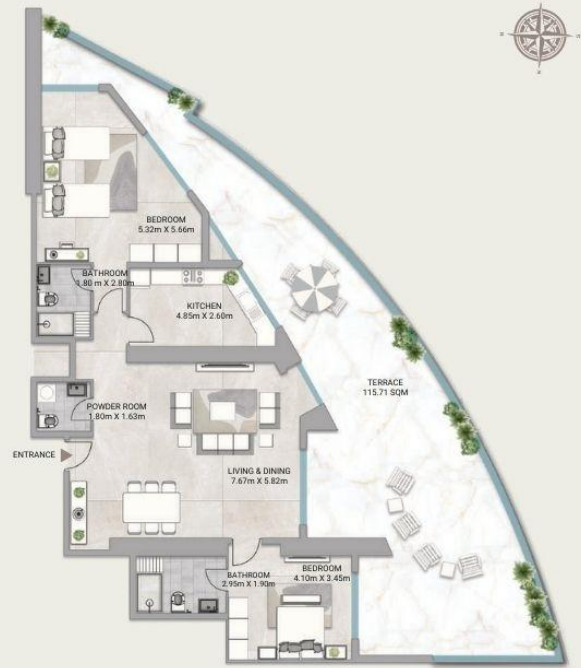

AJMAN
PEARL
TOWER

SERIES 1

Size

Gross Area

2 BHK

3569.60 sq.ft.

331.63 sqm.

Disclaimer :

1. Dimensions and areas are approximate.
2. Actual suite area may vary from the stated area.
3. Drawings are not to scale.
4. Information is subject to change without notice.
5. The Developer reserves the right to make revisions/alterations without any liability whatsoever.

AJMAN PEARL TOWER

SERIES 2

Size
Gross Area

2 BHK
2829.52 sq.ft.
262.87 sqm.

Disclaimer:

1. Dimensions and areas are approximate.
2. Actual site area may vary from the stated area.
3. Drawings are not to scale.
4. Information is subject to change without notice.
5. The Developer reserves the right to make revisions/alterations without any liability whatsoever.

AJMAN
PEARL
TOWER

SERIES 4

Size
Gross Area

2 BHK
2886.98 sq.ft.
268.21 sqm.

Disclaimer :

1. Dimensions and areas are approximate.
2. Actual suite area may vary from the stated area.
3. Drawings are not to scale.
4. Information is subject to change without notice.
5. The Developer reserves the right to make revisions/alterations without any liability whatsoever.