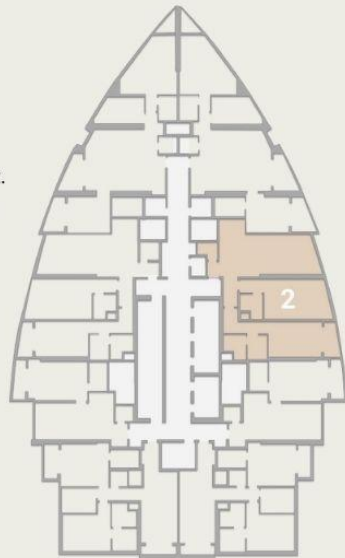

AJMAN
PEARL
TOWER

SERIES 1

Size

Gross Area

2 BHK

3569.60 sq.ft.

331.63 sqm.

Disclaimer :

1. Dimensions and areas are approximate.
2. Actual suite area may vary from the stated area.
3. Drawings are not to scale.
4. Information is subject to change without notice.
5. The Developer reserves the right to make revisions/alterations without any liability whatsoever.

AJMAN PEARL TOWER

SERIES 2

Size
Gross Area

2 BHK
2829.52 sq.ft.
262.87 sqm.

Disclaimer:

1. Dimensions and areas are approximate.
2. Actual site area may vary from the stated area.
3. Drawings are not to scale.
4. Information is subject to change without notice.
5. The Developer reserves the right to make revisions/alterations without any liability whatsoever.

AJMAN
PEARL
TOWER

SERIES 4

Size
Gross Area

2 BHK
2886.98 sq.ft.
268.21 sqm.

Disclaimer :

1. Dimensions and areas are approximate.
2. Actual suite area may vary from the stated area.
3. Drawings are not to scale.
4. Information is subject to change without notice.
5. The Developer reserves the right to make revisions/alterations without any liability whatsoever.