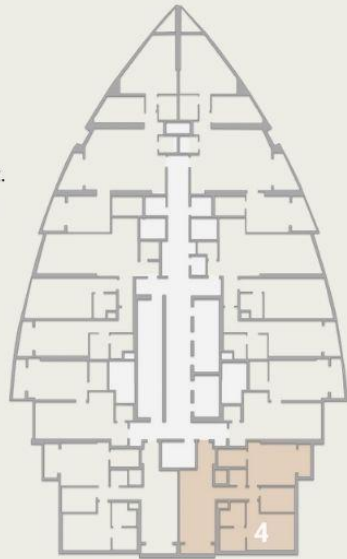

AJMAN
PEARL
TOWER

SERIES 1

Size

Gross Area

2 BHK

3569.60 sq.ft.

331.63 sqm.

Disclaimer :

AJMAN PEARL TOWER

SERIES 2

Size
Gross Area

2 BHK
2829.52 sq.ft.
262.87 sqm.

Disclaimer:

1. Dimensions and areas are approximate.
2. Actual site area may vary from the stated area.
3. Drawings are not to scale.
4. Information is subject to change without notice.
5. The Developer reserves the right to make revisions/alterations without any liability whatsoever.

AJMAN
PEARL
TOWER

SERIES 4

Size
Gross Area

2 BHK
2886.98 sq.ft.
268.21 sqm.

Disclaimer :

1. Dimensions and areas are approximate.
2. Actual suite area may vary from the stated area.
3. Drawings are not to scale.
4. Information is subject to change without notice.
5. The Developer reserves the right to make revisions/alterations without any liability whatsoever.