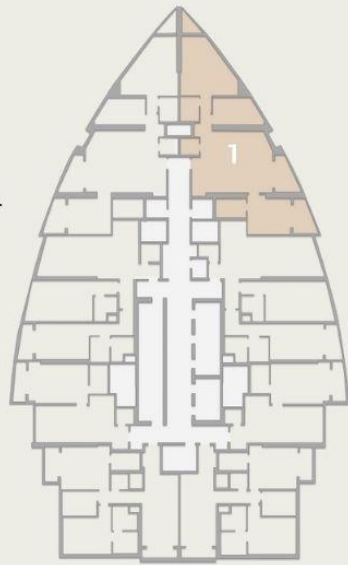

AJMAN
PEARL
TOWER

SERIES 1

Size

Gross Area

2 BHK

3569.60 sq.ft.

331.63 sqm.

Disclaimer :

1. Dimensions and areas are approximate.
2. Actual suite area may vary from the stated area.
3. Drawings are not to scale.
4. Information is subject to change without notice.
5. The Developer reserves the right to make revisions/alterations without any liability whatsoever.

AJMAN PEARL TOWER

SERIES 2

Size
Gross Area

2 BHK
2829.52 sq.ft.
262.87 sqm.

Disclaimer:

1. Dimensions and areas are approximate.
2. Actual site area may vary from the stated area.
3. Drawings are not to scale.
4. Information is subject to change without notice.
5. The Developer reserves the right to make revisions/alterations without any liability whatsoever.

AJMAN
PEARL
TOWER

SERIES 4

Size
Gross Area

2 BHK
2886.98 sq.ft.
268.21 sqm.

Disclaimer :

1. Dimensions and areas are approximate.
2. Actual suite area may vary from the stated area.
3. Drawings are not to scale.
4. Information is subject to change without notice.
5. The Developer reserves the right to make revisions/alterations without any liability whatsoever.