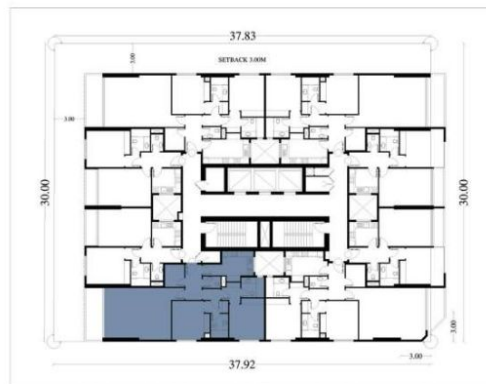

OASIS 3 TOWER 3

Disclaimer:

1. All materials, finishes, dimensions and drawings are approximate.
2. Information is subject to change without notice.
3. Actual suite area may vary from the stated area.
4. Drawings are not to scale.
5. The Developer reserves the right to make revisions /alterations without any liability whatsoever.

UNIT 05

Apartment:
2 Bedrooms

Total Area:
1828.11 SQ.FT.
169.84 SQ.M.