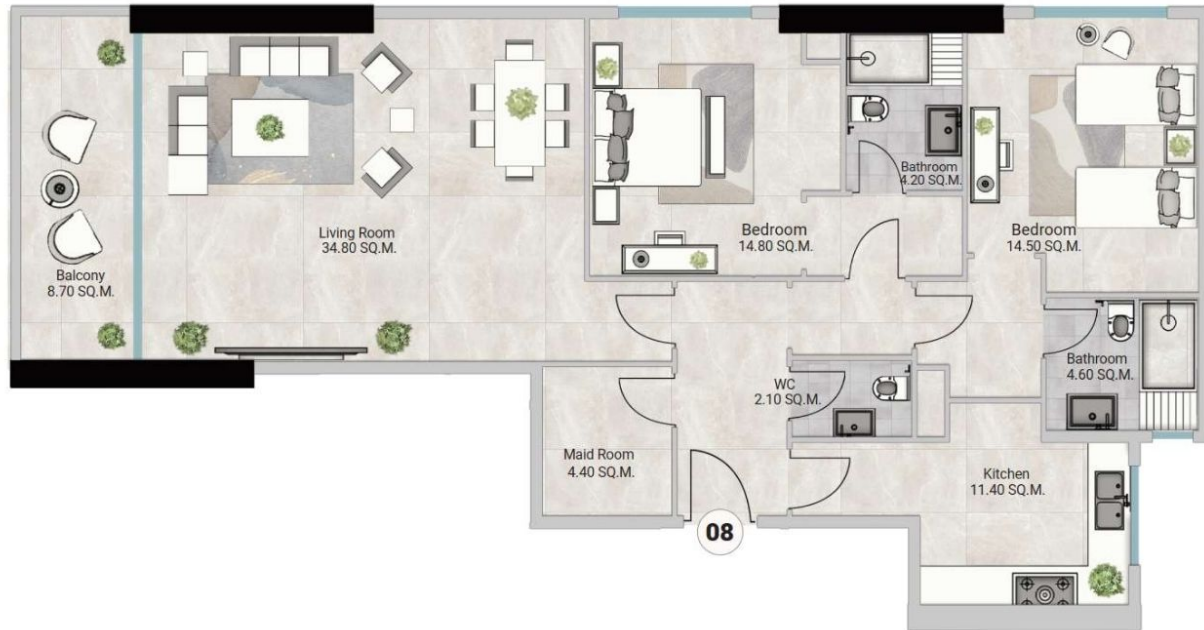

UNIT 01

Apartment:
2 Bedrooms

Total Area:
1820.78 SQ.FT.
169.16 SQ.M.

OASIS 3 TOWER 3

UNIT 04

Apartment:
2 Bedrooms

Total Area:
1791.75 SQ.FT.
166.46 SQ.M.

Disclaimer:

OASIS 3 TOWER 3

Disclaimer:

1. All materials, finishes, dimensions and drawings are approximate.
2. Information is subject to change without notice.
3. Actual suite area may vary from the stated area.
4. Drawings are not to scale.
5. The Developer reserves the right to make revisions /alterations without any liability whatsoever.

UNIT 05

Apartment:
2 Bedrooms

Total Area:
1828.11 SQ.FT.
169.84 SQ.M.

OASIS 3 TOWER 3

UNIT 08

Apartment:
2 Bedrooms

Total Area:
1852.16 SQ.FT.
172.07 SQ.M.

Disclaimer: