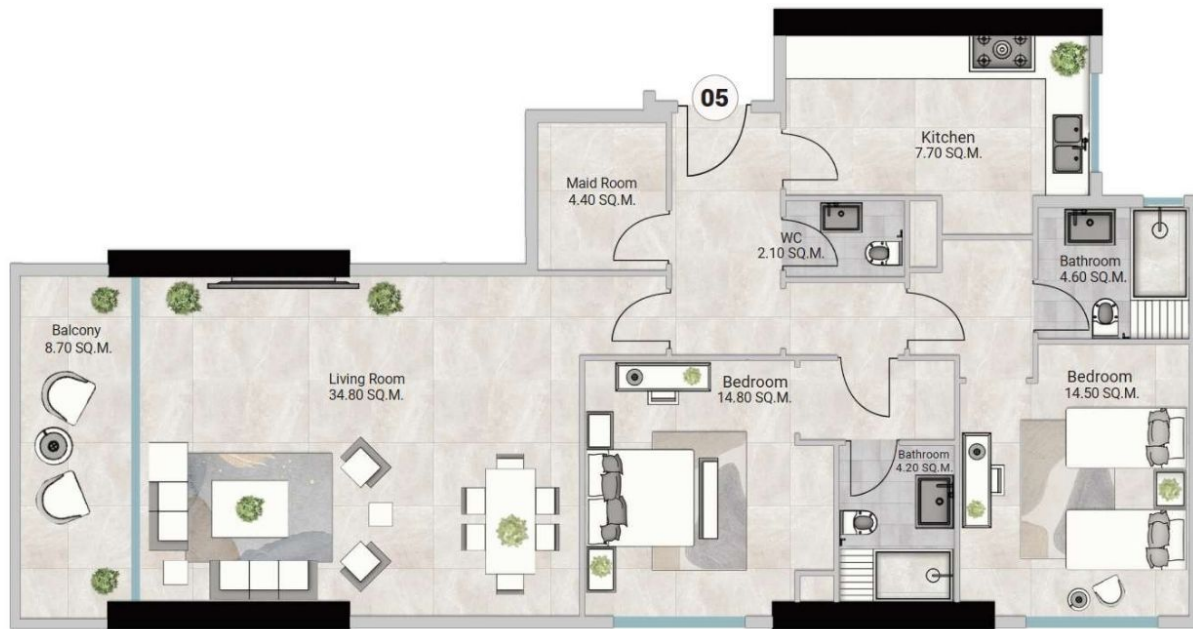

OASIS 3 TOWER 3

Disclaimer:

1. All materials, finishes, dimensions and drawings are approximate.
2. Information is subject to change without notice.
3. Actual suite area may vary from the stated area.
4. Drawings are not to scale.
5. The Developer reserves the right to make revisions /alterations without any liability whatsoever.

UNIT 05

Apartment:
2 Bedrooms

Total Area:
1828.11 SQ.FT.
169.84 SQ.M.